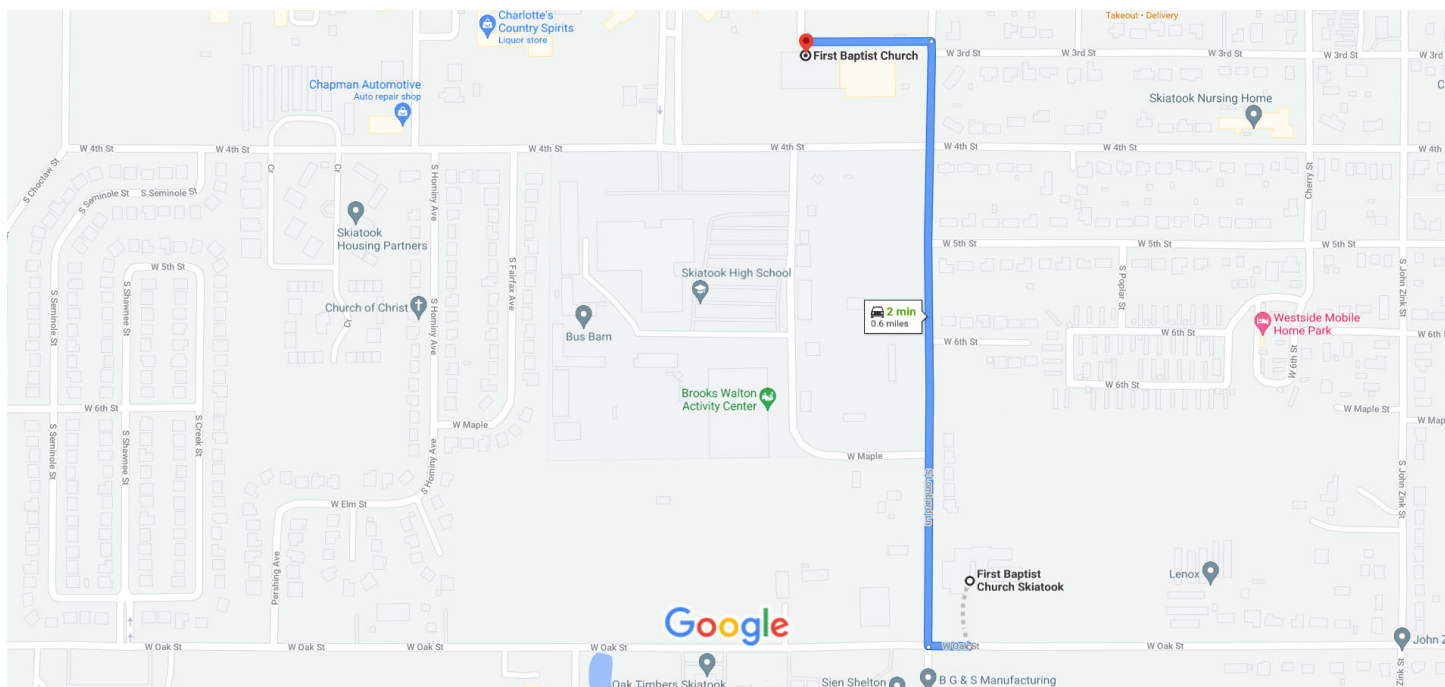

First Baptist Church Skiatook to First Baptist Church

Drive 0.6 mile, 2 min

Map data ©2021 200 ft

via S Lombard Ln

2 min

Fastest route, the usual traffic

0.6 mile

Explore First Baptist Church

- Restaurants
- Hotels
- Gas stations
- Parking Lots
- More